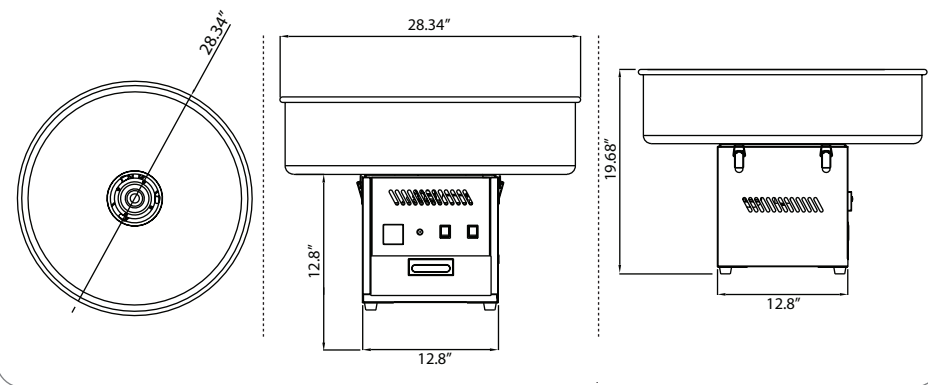

Cover sold separately

Features

- Four clasps to hold the stainless steel bowl for effortless cleaning and removal
- Front panel includes: display meter, speed adjuster and power switches
- Stainless steel drawer for quick access for equipment and tools
- Built in fuse for safety use
- Comes with a stainless steel scoop
- CE and ETL certified

WARRANTY

PARTS AND LABOR
(Applied to Item 41336 & 41337 Only)

Authorized Dealer

FOOD EQUIPMENT

COTTON CANDY MACHINE WITH TROLLEY

20 1/2"/52cm Bowl

28.34"/72cm Bowl

TECHNICAL SPECIFICATIONS

ITEM NUMBER	41336	41337
BOWL SIZE	20.47"/52cm (Dia.), 6"/15.24cm (H)	28.34"/72cm (Dia.), 6"/15.24cm (H)
POWER	1.03 kw	1.03 kw
ELECTRICAL	110 V / 60 Hz / 1	110 V / 60 Hz / 1
OUTPUT	1.5 kg (3.3 lbs) / h	1.5 kg (3.3 lbs) / h
DIMENSIONS (DWH) (height of dome not included)	20.47" x 20.47" x 19.68"/ 52 x 52 x 50cm	28.34" x 28.34" x 19.68"/ 72 x 72 x 50cm
NET WEIGHT	12 kg / 26.4 lbs.	13 kg / 28.6 lbs.
GROSS WEIGHT	13 kg / 28.6 lbs.	14 kg / 30.8 lbs.