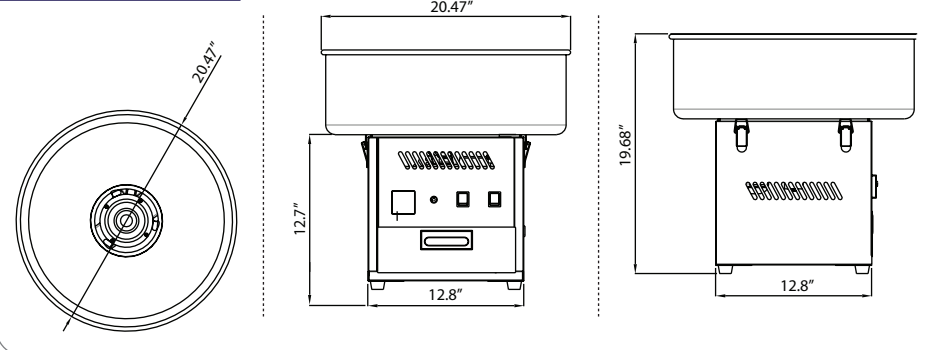

WARRANTY

PARTS AND LABOR
(Applied to Item 41336 & 41337 Only)

Authorized Dealer

FOOD EQUIPMENT

COTTON CANDY MACHINE WITH TROLLEY

20 1/2"/52cm Bowl

28.34"/72cm Bowl

TECHNICAL SPECIFICATIONS

ITEM NUMBER	41336	41337
BOWL SIZE	20.47"/52cm (Dia.), 6"/15.24cm (H)	28.34"/72cm (Dia.), 6"/15.24cm (H)
POWER	1.03 kw	1.03 kw
ELECTRICAL	110 V / 60 Hz / 1	110 V / 60 Hz / 1
OUTPUT	1.5 kg (3.3 lbs) / h	1.5 kg (3.3 lbs) / h
DIMENSIONS (DWH) (height of dome not included)	20.47" x 20.47" x 19.68"/ 52 x 52 x 50cm	28.34" x 28.34" x 19.68"/ 72 x 72 x 50cm
NET WEIGHT	12 kg / 26.4 lbs.	13 kg / 28.6 lbs.
GROSS WEIGHT	13 kg / 28.6 lbs.	14 kg / 30.8 lbs.