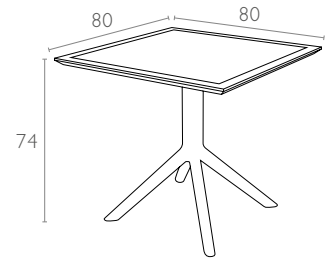

I06 Sky Table 80

Ürün ölçüleri (cm) ve ağırlığı (kg) / Dimensions in cm and weight in kg

En Width	Boy Height	Derinlik Depth	Birim Ağırlık Unit Weight
80	74	80	14

Ambalaj bilgileri / Information on packaging units

Lojistik bilgileri / Logistics information

20 DC Cntr	40 HC Cntr	82 Cbm Truck
336	742	1008

Ölçüler cm'dir.
All dimensions are in cm.

www.siesta.com.tr

/SiestaFurniture

© 2018 Siesta Exclusive

Technical dates and pictures in this catalogue are indicative and may not be considered binding; Siesta reserves the right to modify without notice for technical or commercial reasons the products in this catalogue. It is forbidden to re-produce the project or to re-print the brochure.