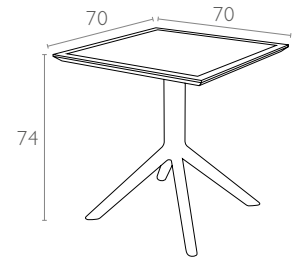

I08 Sky Table 70

Ürün ölçüleri (cm) ve ağırlığı (kg) / Dimensions in cm and weight in kg

En Width	Boy Height	Derinlik Depth	Birim Ağırlık Unit Weight
70	74	70	13,5

Ambalaj bilgileri / Information on packaging units

Lojistik bilgileri / Logistics information

20 DC Cntr	40 HC Cntr	82 Cbm Truck
357	798	960

Ölçüler cm'dir.
All dimensions are in cm.

www.siesta.com.tr

/SiestaFurniture

© 2018 Siesta Exclusive

Technical dates and pictures in this catalogue are indicative and may not be considered binding; Siesta reserves the right to modify without notice for technical or commercial reasons the products in this catalogue. It is forbidden to re-produce the project or to re-print the brochure.