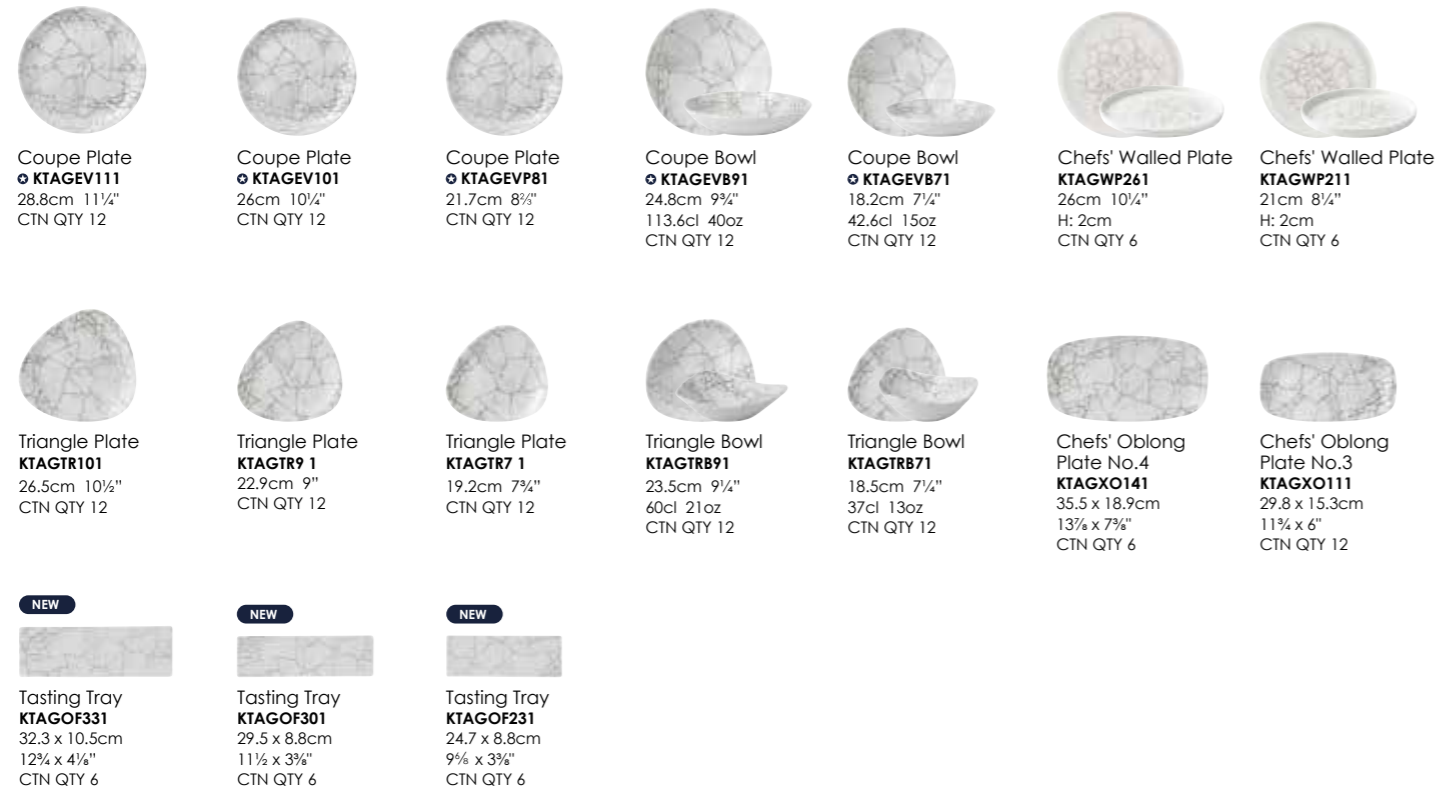

KINTSUGI ITEM RANGE | AGATE GREY

NEW ADDITIONS