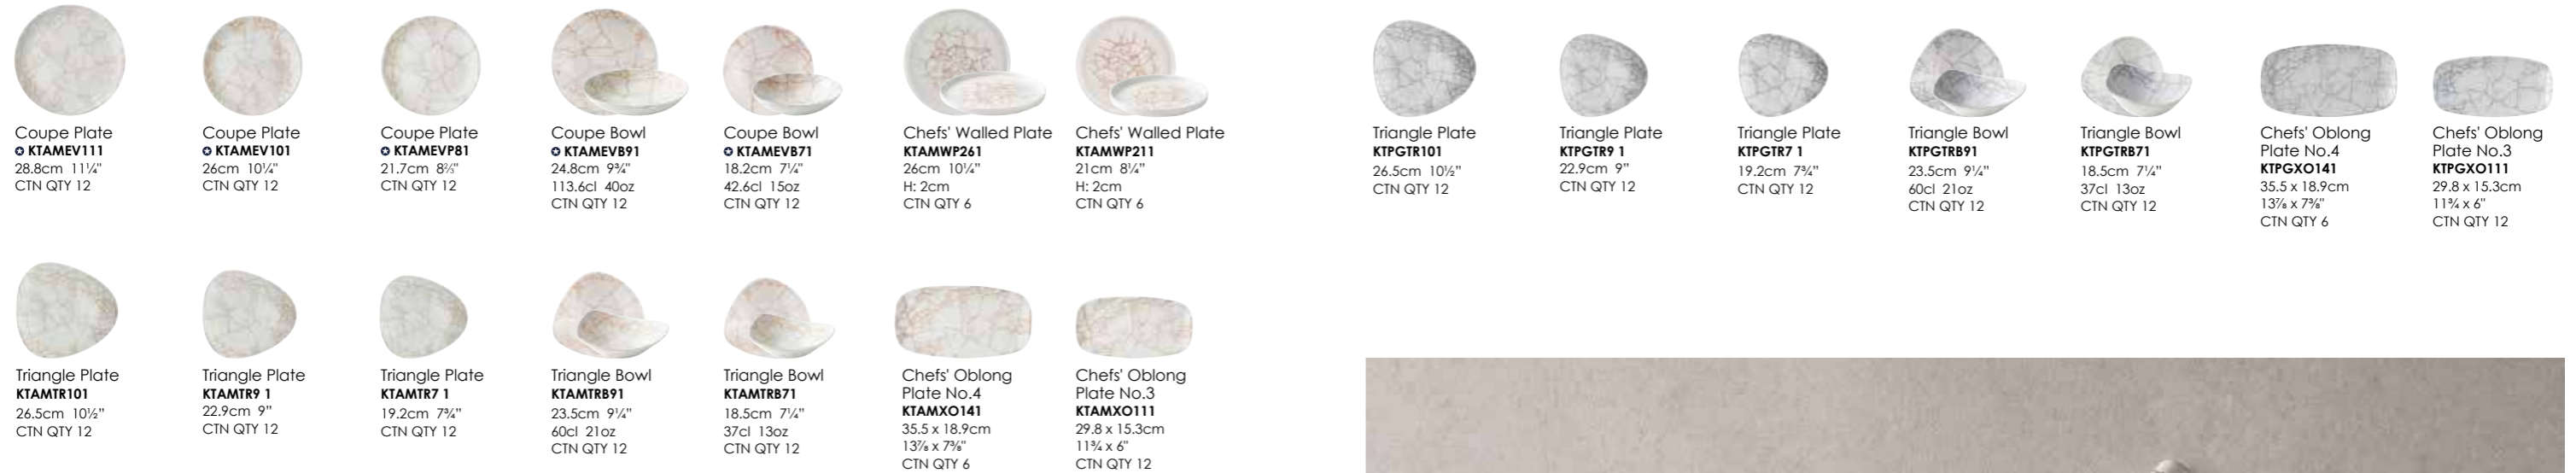

HOMESPUN ACCENTS ITEM RANGE | CORAL

HOMESPUN ACCENTS ITEM RANGE | JASPER GREY

HOMESPUN ACCENTS ITEM RANGE | AQUAMARINE

KINTSUGI ITEM RANGE | CORAL

KINTSUGI ITEM RANGE | AGATE GREY

NEW ADDITIONS

KINTSUGI ITEM RANGE | PEARL GREY