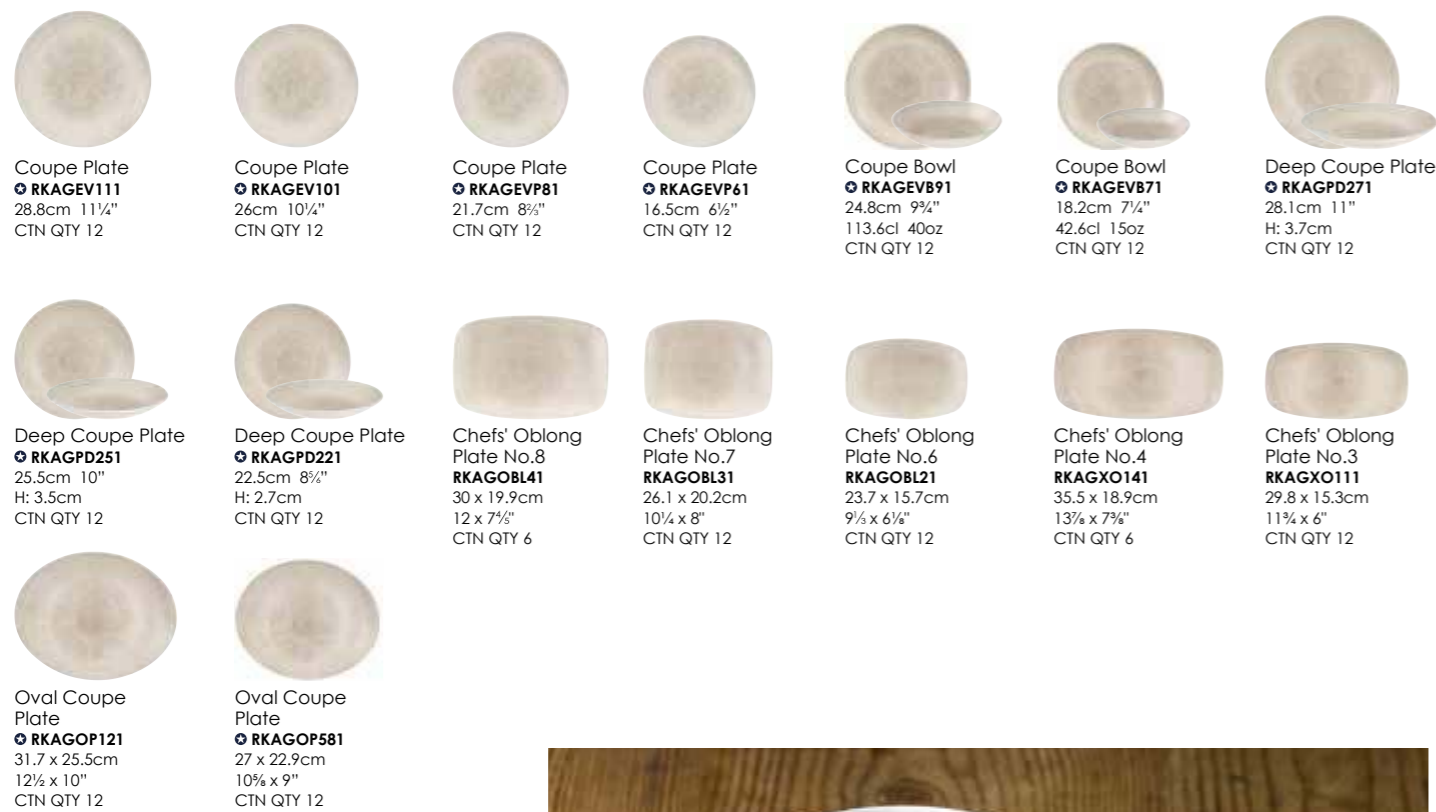

Oval Coupe
 Plate
RKJGOP581
 27 x 22.9cm
 10½ x 9"
 CTN QTY 12

RAKU ITEM RANGE | GARNET ORANGE

RAKU ITEM RANGE | ROSE QUARTZ PINK

RAKU ITEM RANGE | AGATE GREY

STONE ITEM RANGE | PEARL GREY

Coupe Plate
STGPEV111
 28.8cm 11 1/4"
 CTN QTY 12