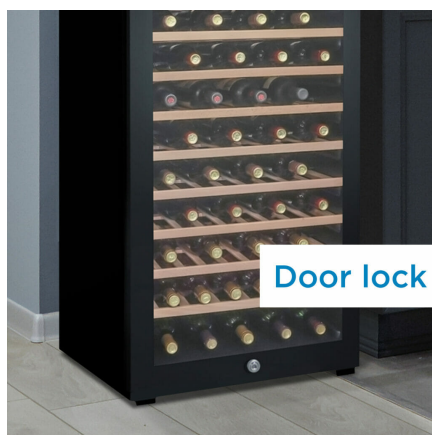

Digital LED display

Door lock

Natural beechwood shelves

FEATURES

- Extra large capacity single zone wine cooler stores and preserves up to 94 bottles of your favorite vintages
- Contemporary all black unit with natural beechwood shelves
- Freestanding design is ideal for a kitchen, bar, restaurant or, café
- Digital thermostat with LED display, view and monitor the temperature through the door
- Temperature range can be set between 41°F - 64°F (5°C - 18°C)
- Reversible door design allows for left or right hand opening
- Door lock to secure the contents
- Designed to operate at 41 decibels, less noise than a normal conversation
- 12-month warranty on parts and labor with in-home service

SPECIFICATIONS

Appearance

Colour	Black
Door Material	Metal
Door Orientation	Reversible
Installation Type	Freestanding
Number of Shelves	11
Primary Material	Wood

Capacity

Capacity	8.4 cu.ft
----------	-----------